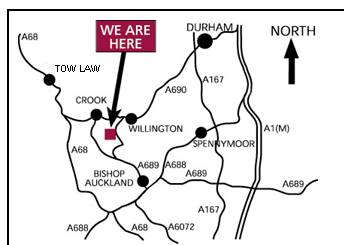

Pictures for illustration purposes only, Offers subject to availability, Please contact dealer for details

Hurry because once they're gone they're gone !!!