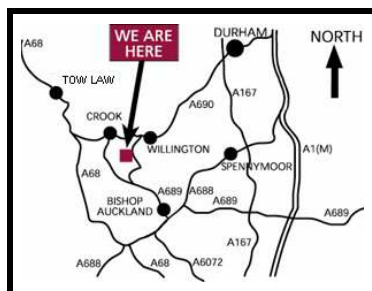

OATES GARAGE NISSAN

"The Family Business" Est. 1939
Hunwick Lane, Willington. Tel: 01388 746666

www.oatesgarage.co.uk